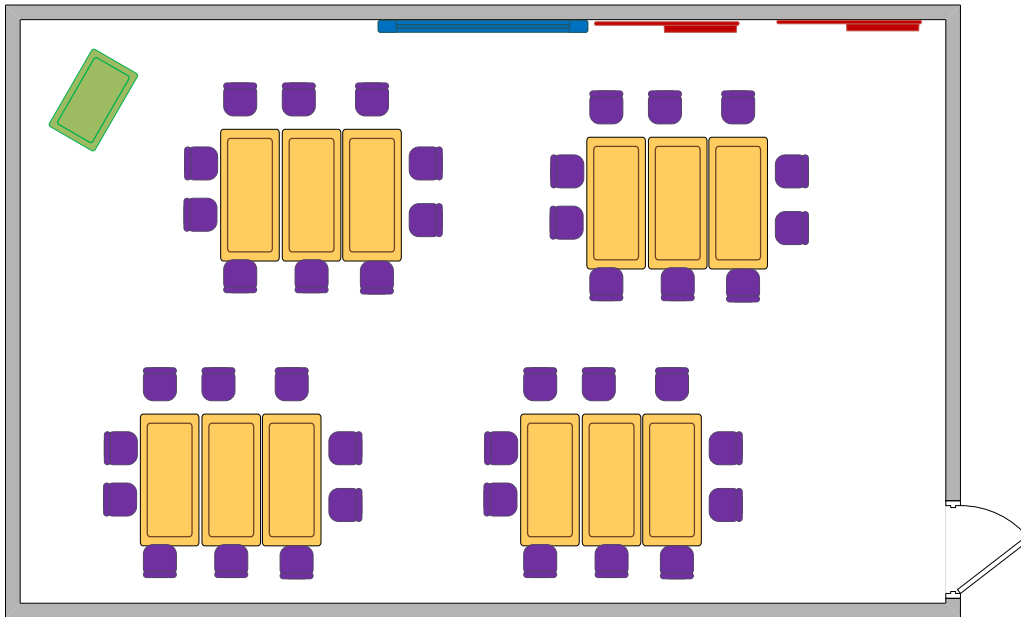

Edward Elgar – EE 2033

Capacity = 40

Key:

	Whiteboard
	Projector and Screen
	Lectern

Room Details:

12 large tables

40 chairs

Whiteboards