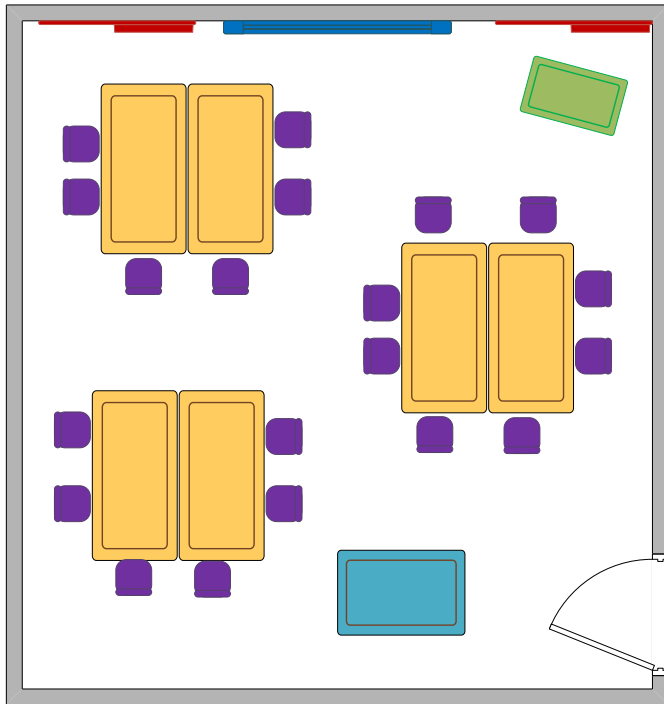

Binyon – BY 1148

Capacity = 20

Key:

	Whiteboard
	Interactive Whiteboard
	Lectern with visualiser
	Height Adjustable Table

Please do not move furniture between rooms
Rooms should be returned to the original layout after the session has finished

Room Details:

6 large tables
20 chairs
Whiteboards
AV Equipment = Interactive whiteboard/Projector

It is University Policy that Room Bookings should finish their session at least five minutes before the scheduled end time
Please leave rooms clean and tidy