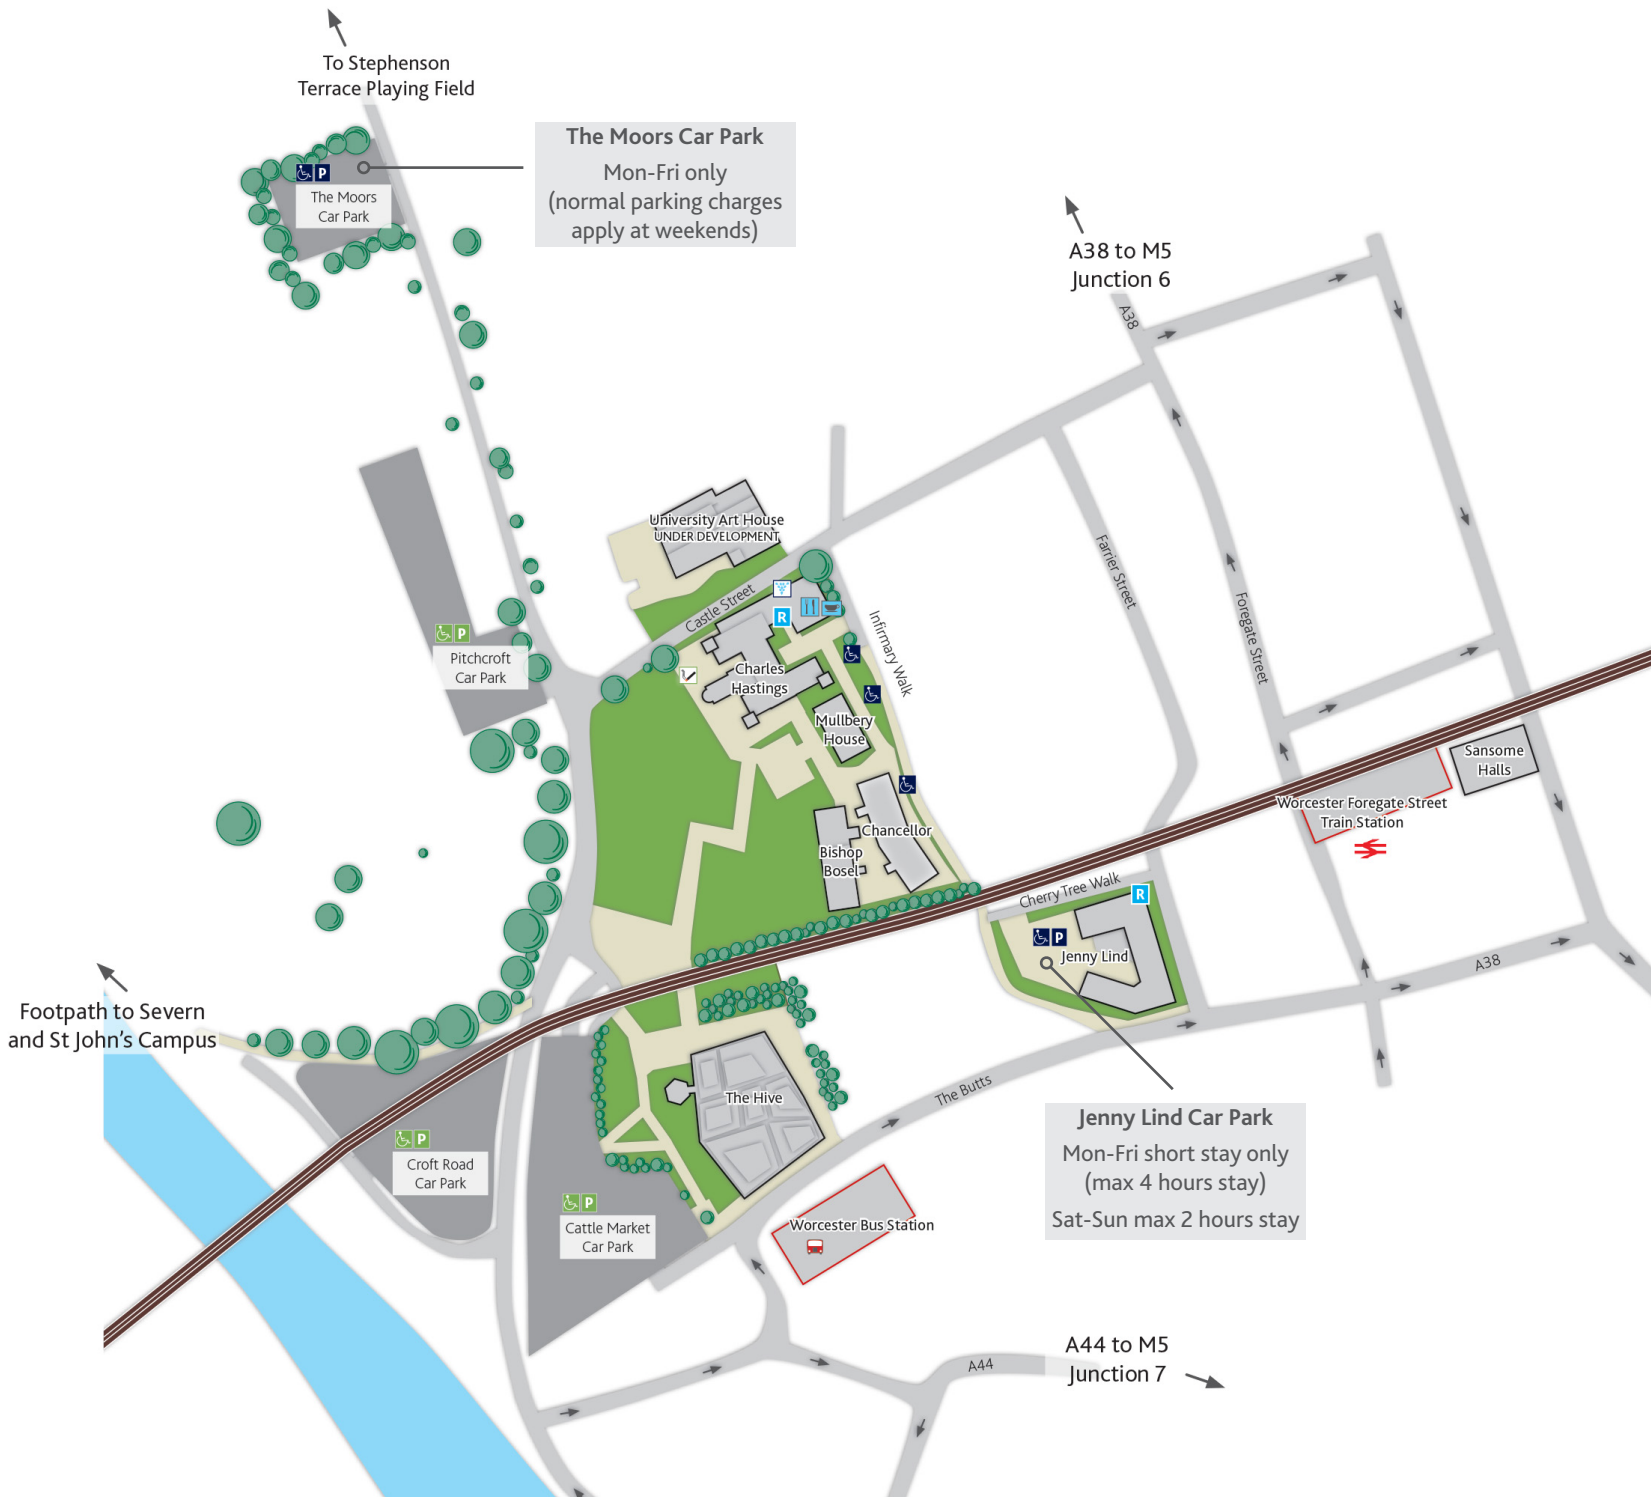

City Campus

WR1 3AS

01905 542444

www.worcester.ac.uk

-  Main Reception
-  Car Park
-  Disabled Parking
-  Council Car Park
-  Coffee Shop
-  Dining Room
-  Drinking water fountain
-  Smoking area
-  Train Station
-  Bus Station