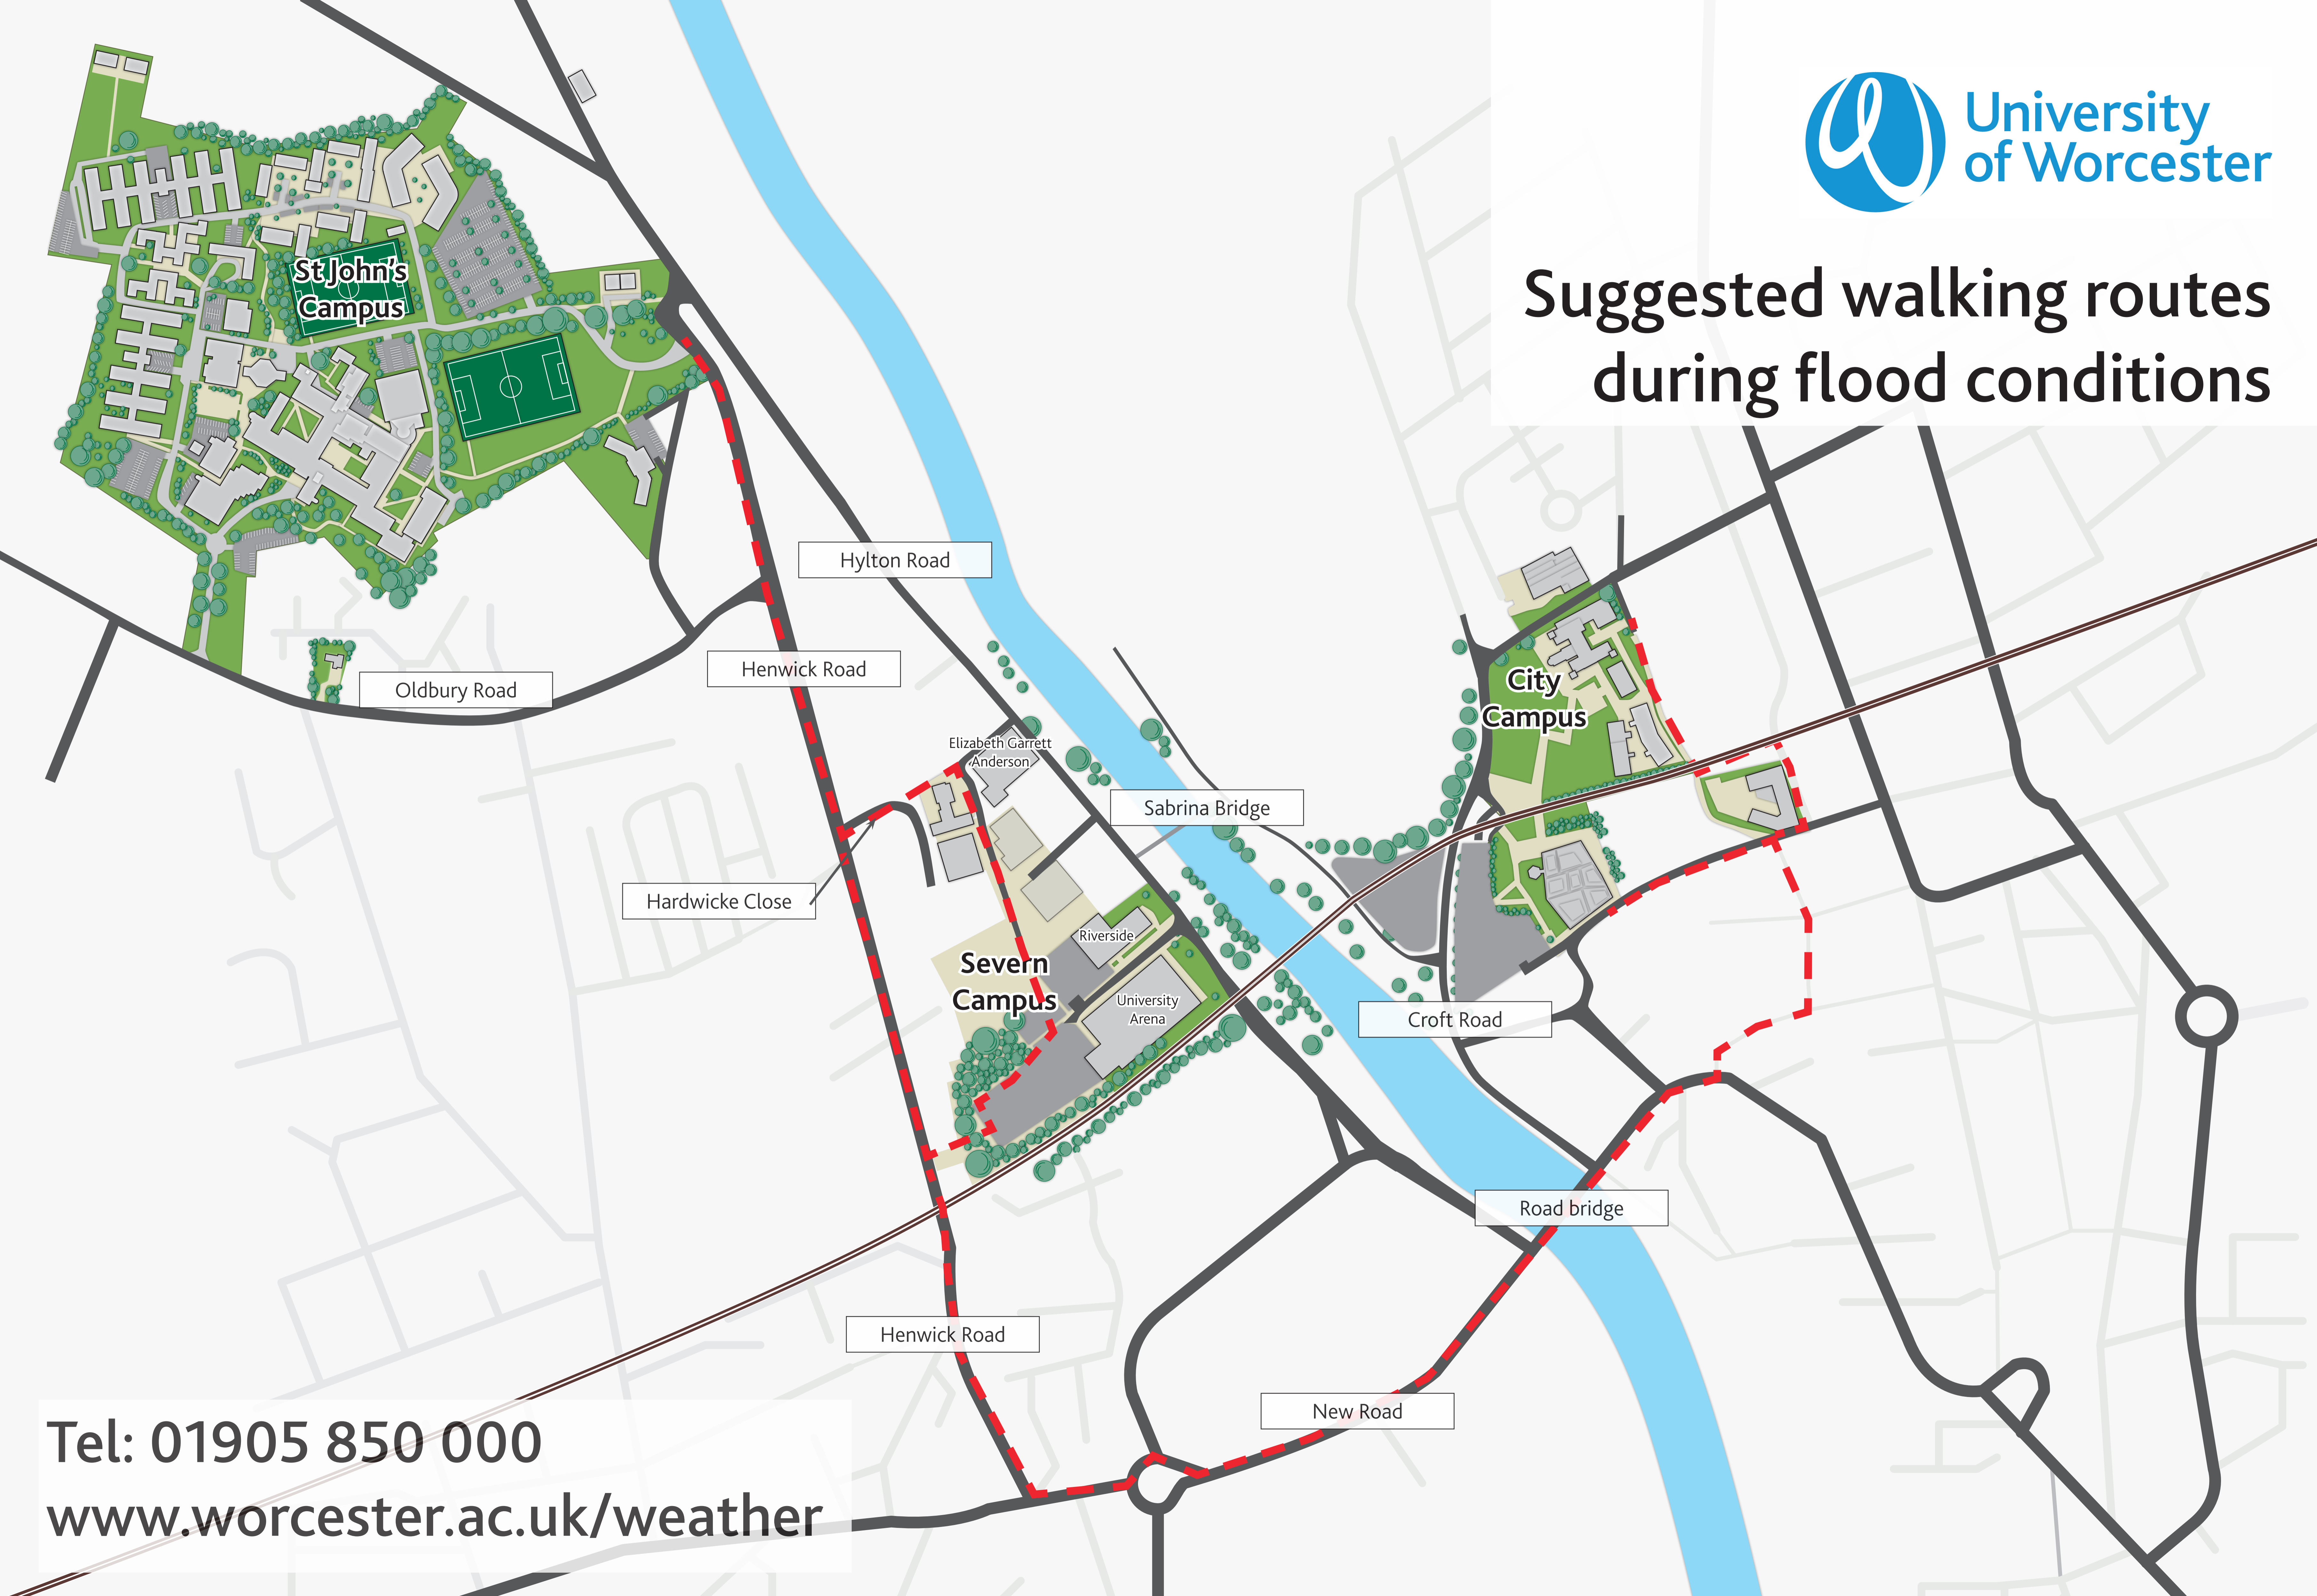

Suggested walking routes during flood conditions

Tel: 01905 850 000

www.worcester.ac.uk/weather