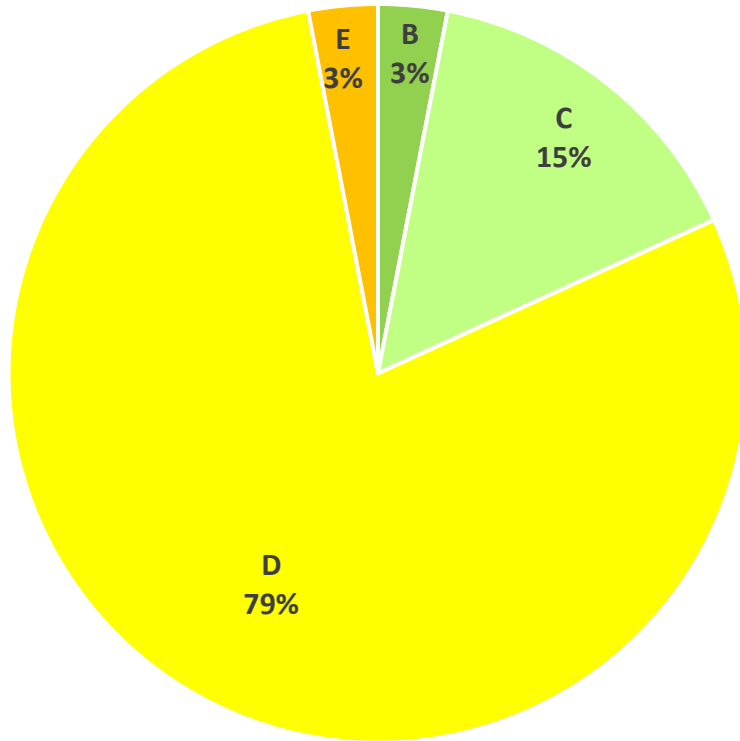

University of Worcester Display Energy Certificates 2018

Energy Management Strategy 2013-18

All university owned buildings to achieve a C rating or above...
61% of the estate has achieved C+ and 32% have achieved B+

DEC Rating 2013

■ A ■ B ■ C ■ D ■ E

DEC Rating 2018

■ A ■ B ■ C ■ D ■ E ■ G