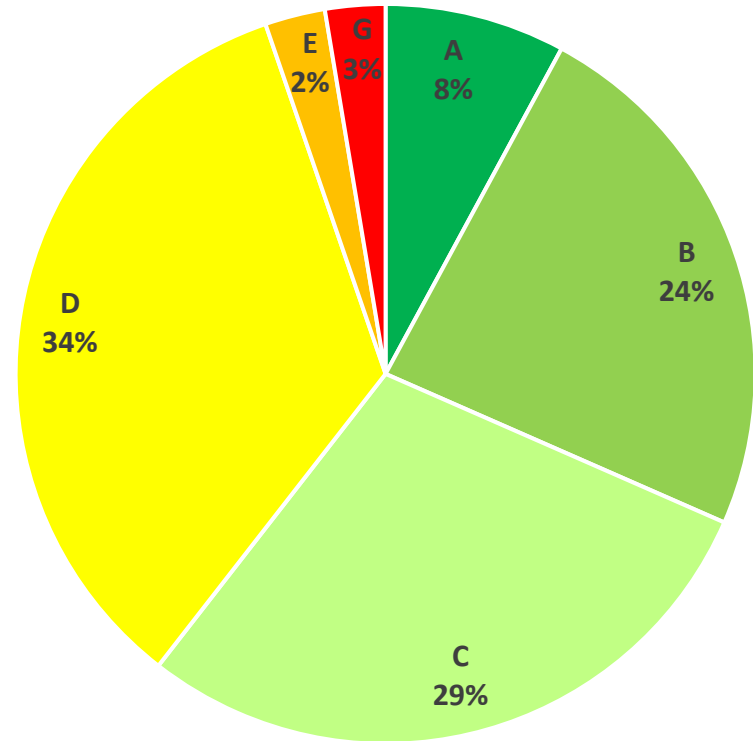

University of Worcester Display Energy Certificates 2018

Energy Management Strategy 2013-18

All university owned buildings to achieve a C rating or above...
61% of the estate has achieved C+ and 32% have achieved B+

DEC Rating 2013

■ A ■ B ■ C ■ D ■ E

DEC Rating 2018

■ A ■ B ■ C ■ D ■ E ■ G