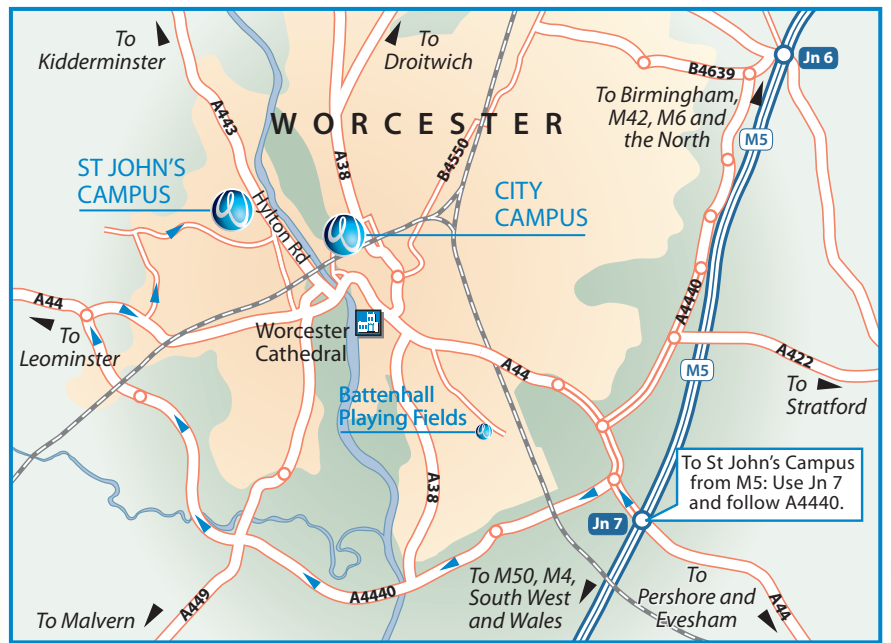

# University of Worcester

+44 (0)1905 855000

www.worcester.ac.uk

- University of Worcester
- Railway station
- Bus and coach terminal
- Cathedral
- Worcester College of Technology
- Worcestershire County Cricket Ground
- Parking
- One-way street