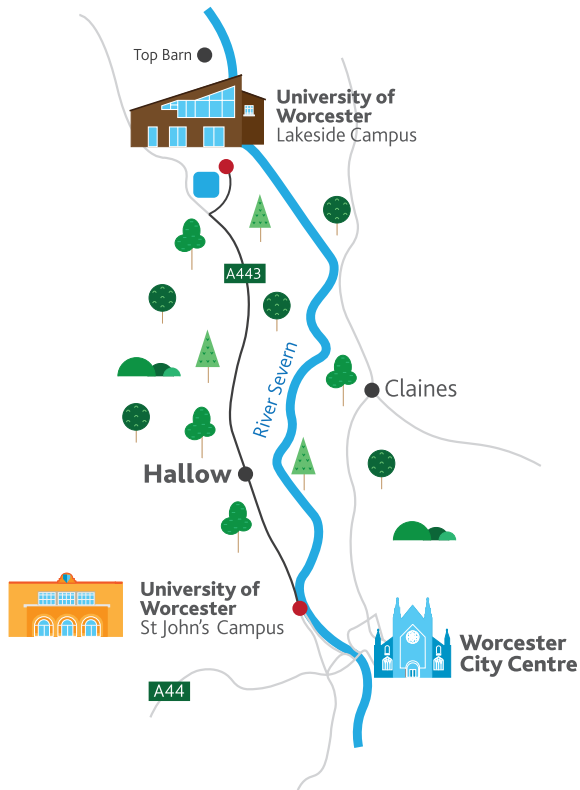

HOW TO GET HERE

Leave Worcester along the Hallow Road (A443), after 4 miles turn right. Follow the road for a short distance, until you see signs for Lakeside.

Lakeside Campus
University of Worcester
Holt Heath
Worcester
WR6 6NH

10 minutes

**LAKESIDE
CAMPUS**
adventure
worchester.ac.uk/lakeside

Printed March 2020

University of Worcester

LAKESIDE

c a m p u s

WELCOME

to Lakeside Campus.