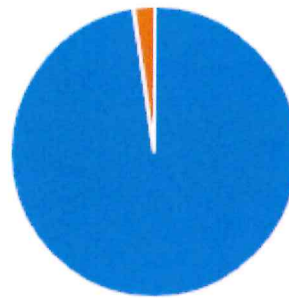

# Fairtrade Survey 2023

126 Responses   03:54 Average time to complete   Closed Status

## 1. Have you seen this logo before?

<span style="color: blue;">●</span> Yes	123
<span style="color: orange;">●</span> No	3