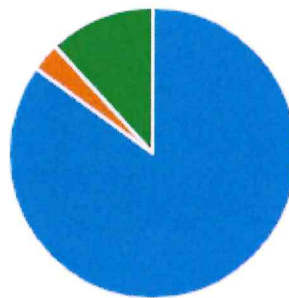

2. Do you buy any Fairtrade items?

● Yes	107
● No	4
● I don't know!	15