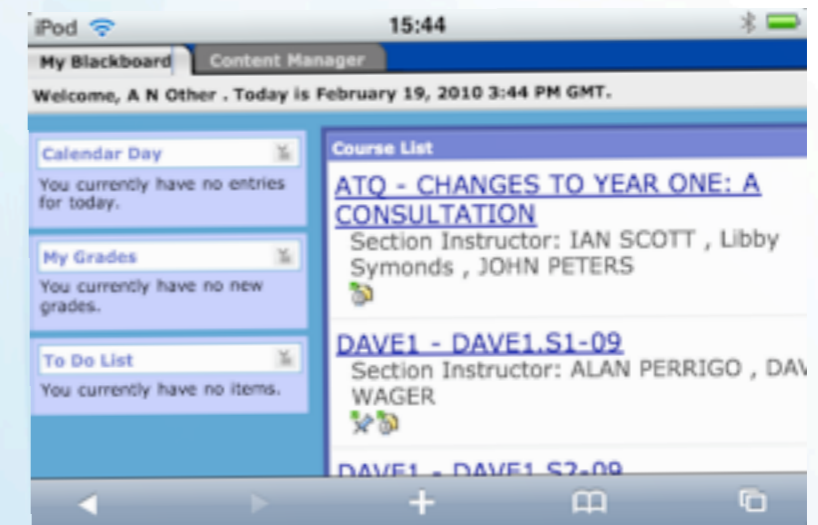

Blackboard

Documents stored on Blackboard can be accessed in much the same way as on a desktop computer

Choose Blackboard from the Single Sign On, and then choose **Log In** when prompted

Once logged in to Blackboard you will be able to view your available courses

Changing to landscape view can help improve readability

Select your module to to navigate through your course content and view documents, web links and video

PowerPoint files are readily accessible by default