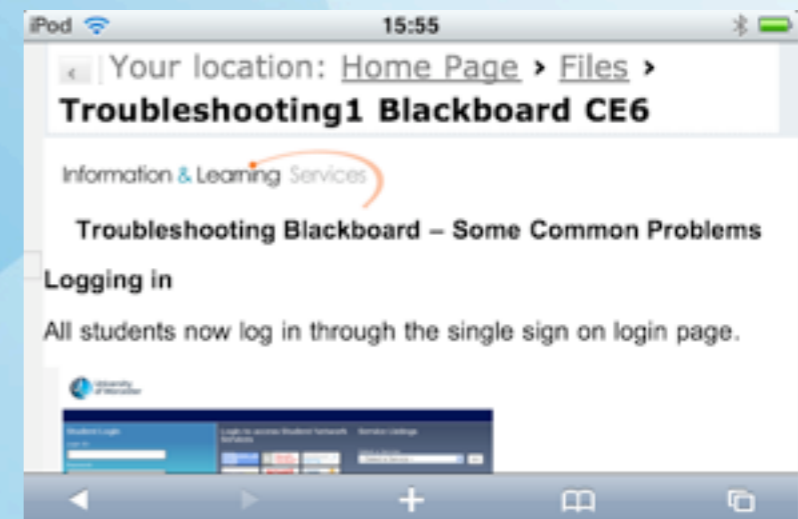

Blackboard

Documents stored on Blackboard can be accessed in much the same way as on a desktop computer

Choose Blackboard from the Single Sign On, and then choose **Log In** when prompted

Once logged in to Blackboard you will be able to view your available courses

Changing to landscape view can help improve readability

Select your module to to navigate through your course content and view documents, web links and video

PowerPoint files are readily accessible by default

Word documents can also be viewed in exactly the same way

Moodle

Our secondary institutional VLE can also be accessed on the iPod Touch

Simply log in at
<http://moodle.worc.ac.uk> to access
the site

Choose the [Login](#) link at the top right of
the page and enter your details, or choose
login as a guest