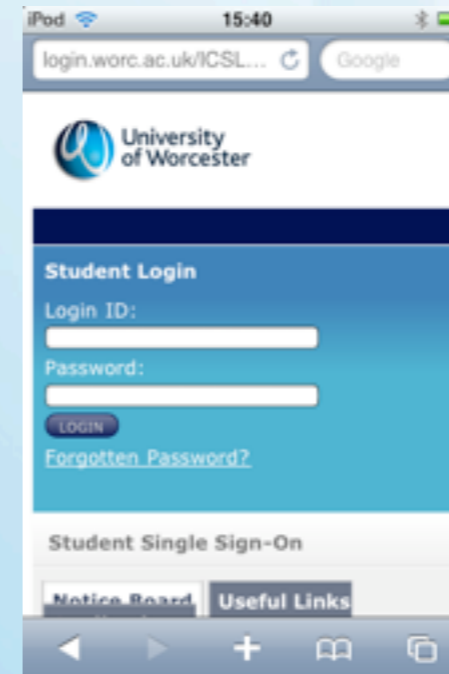

From this page, you can access Blackboard, Netmail, Library Resources and the Sole Page

You can use the “pinch to zoom” feature to zoom in, or turn the iPod to automatically display a landscape view

Accessing VLE Documents