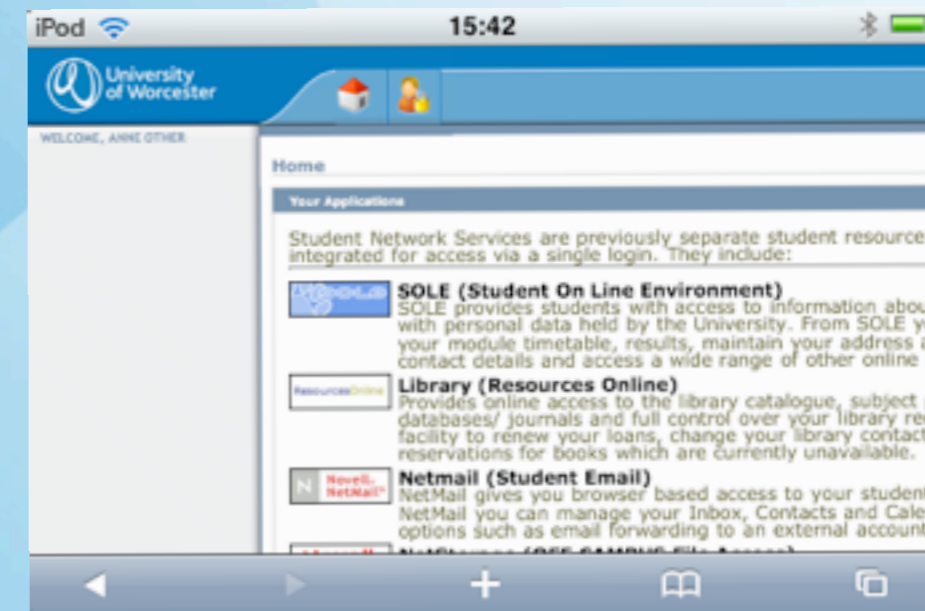

From this page, you can access Blackboard, Netmail, Library Resources and the Sole Page

You can use the “pinch to zoom” feature to zoom in, or turn the iPod to automatically display a landscape view

Accessing VLE Documents

Blackboard

Documents stored on Blackboard can be accessed in much the same way as on a desktop computer

Choose Blackboard from the Single Sign On, and then choose **Log In** when prompted

Once logged in to Blackboard you will be able to view your available courses